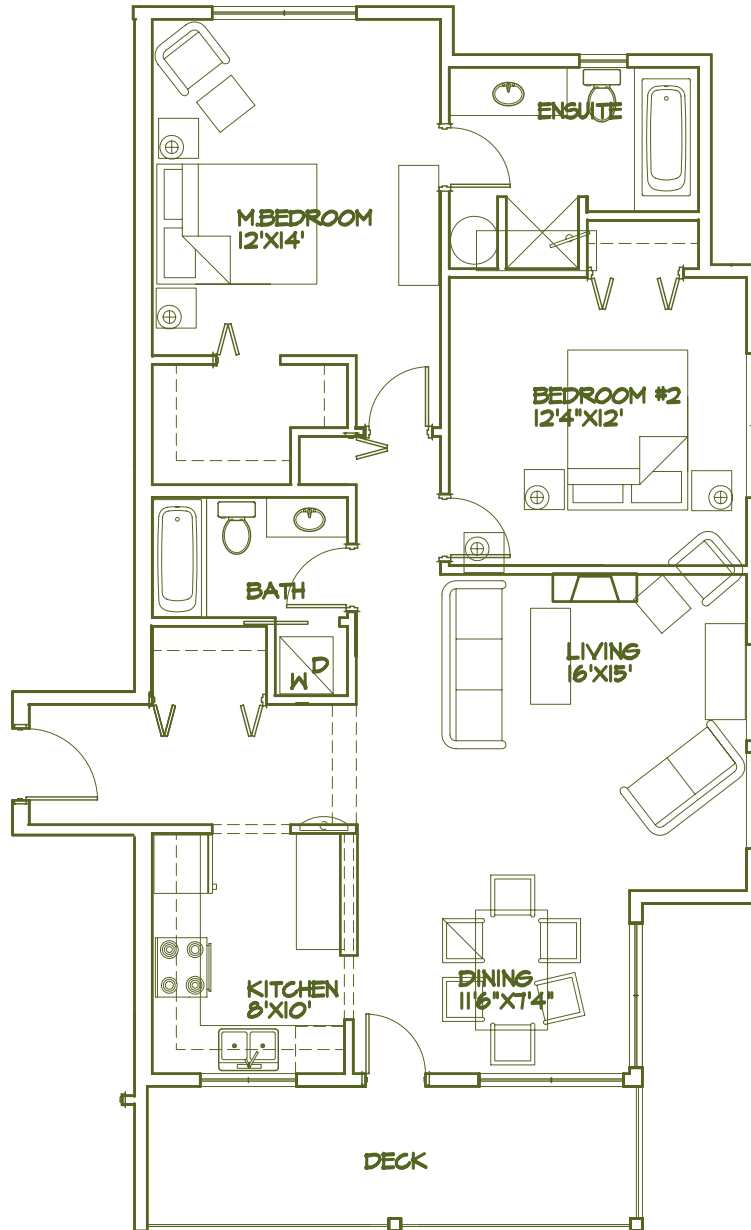

## Floorplan 9a

Unit 309 - 1077 sq. ft.

The developer reserves the right to make changes and modifications to features, project specifications and design. Floorplans and unit sizes may vary.

Visit our website at [www.admiralslandingcondos.com](http://www.admiralslandingcondos.com)