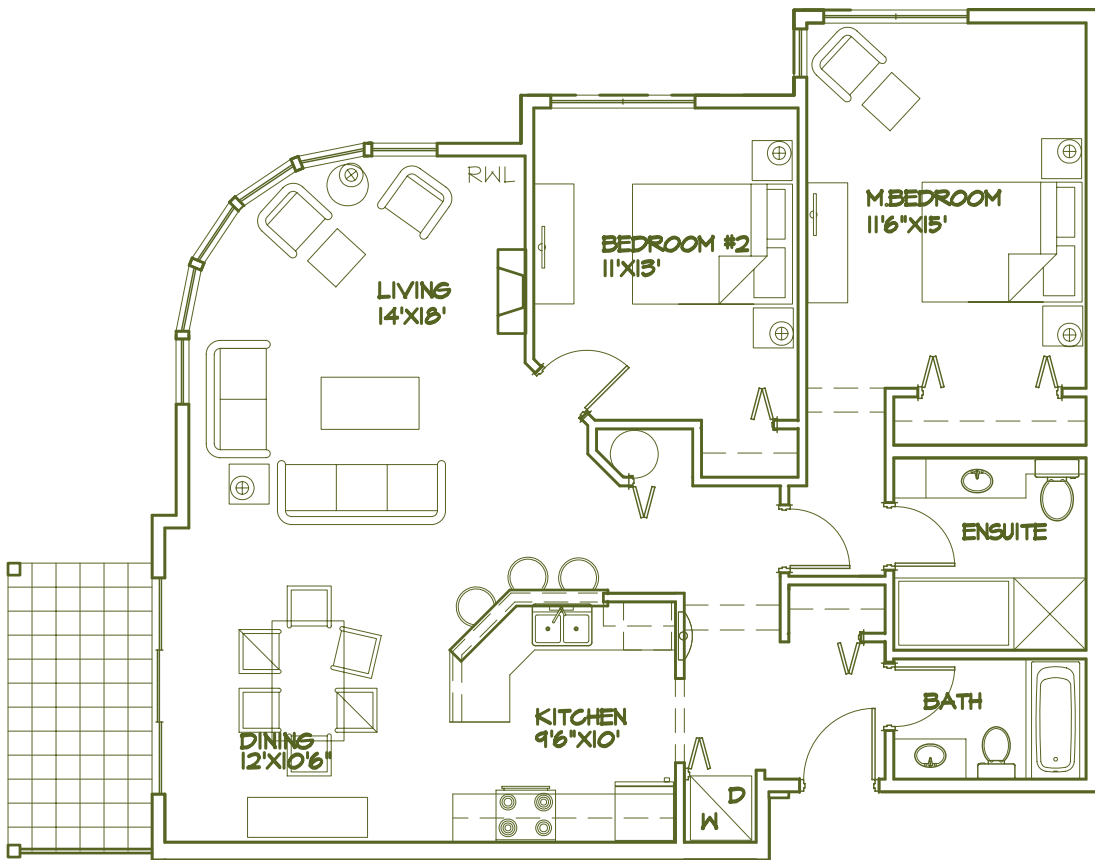

Admirals Landing

AT THETIS COVE

Floorplan 4

- Unit 104 - 1164 sq. ft.
- Unit 204 - 1164 sq. ft.
- Unit 304 - 1164 sq. ft.
- Unit 404 - 1150 sq. ft.

The developer reserves the right to make changes and modifications to features, project specifications and design. Floorplans and unit sizes may vary.