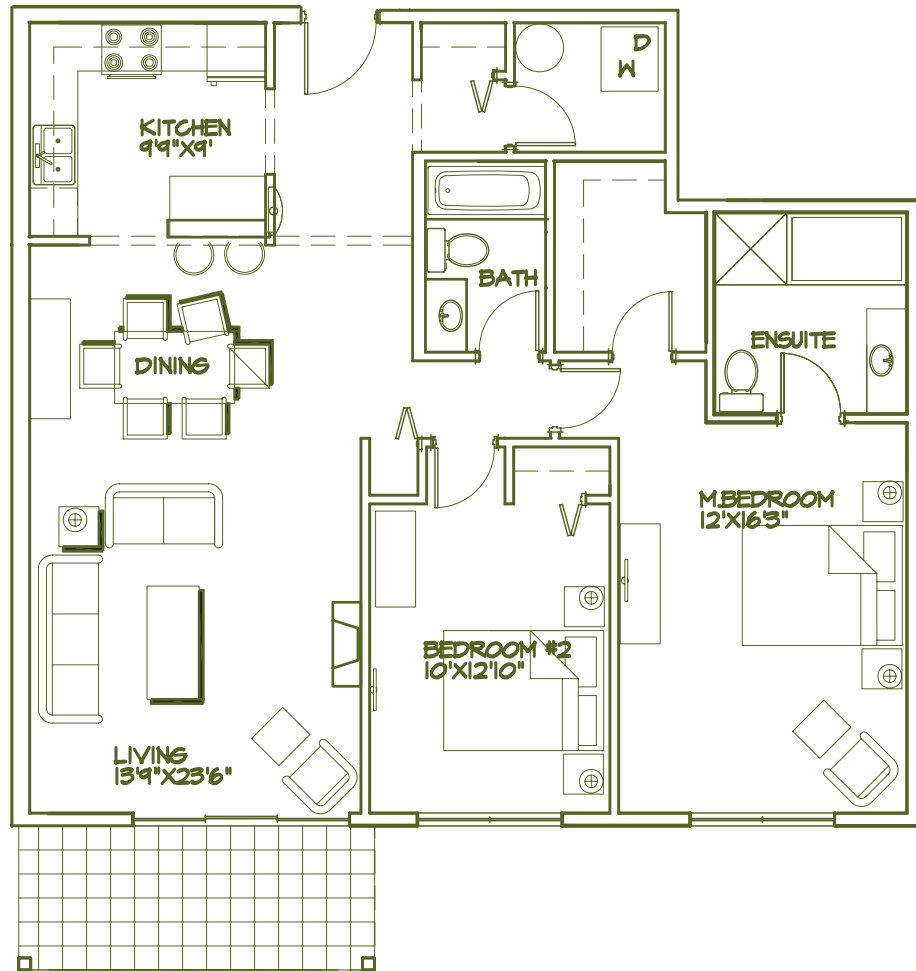

Admirals Landing

AT THETIS COVE

Floorplan 1

- Unit 101 - 1166 sq. ft.
- Unit 201 - 1166 sq. ft.
- Unit 301 - 1166 sq. ft.
- Unit 401 - 1166 sq. ft.

The developer reserves the right to make changes and modifications to features, project specifications and design. Floorplans and unit sizes may vary.